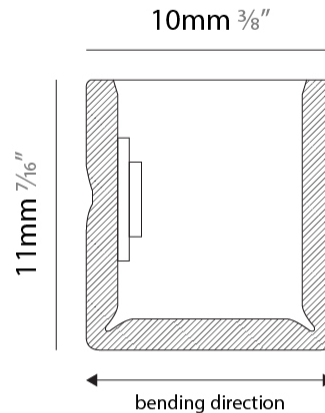

E12W0006-

base number _____
Color _____
Temperature _____

1. To build a product code in our configurator select the specify button on the base model # product page
2. To build a manual product code on this datasheet choose from the options listed below in blue font and add the suffix to the base model #

GENERAL

Series: Flexlite
Subseries: Firenze Palla Monopoint
Brand: Unonovesette
Division: Exterior
Mounting Type: Surface
Mounting Location: Wall
Subcategory: Wall Effect

PHYSICAL

Shape: Curves
Length (mm): 1000
Length (in): 39 ³/₈
Width (mm): 10
Width (in): 0 ³/₈
Height (mm): 11
Height (in): 0 ⁷/₁₆
Light Distribution: Omnidirectional
Diffuser: Polyurethane - Opal
Fixture Finish: WHI
Fixture Material: PVC / Polyurethane
Cable Details: Neoprene 300mm 2x0.5 mm2
Upon Request: Custom length - maximum of 5 meters

ELECTRICAL

Lamp Type: LED
Input Wattage (W): 13.57/m
Total Output Wattage (W): 11.21/m
Dimming: Non-Dimmable / 0-10V Dimming
Driver Included: No
Driver Location: Remote
Driver Type: Constant Voltage - Universal
Driver Class: Class 2
Input Voltage (V): 120 - 277
Output Voltage (V): 24

LED

Color Temperature (°K): 2700 / 3150 / 4300 / 5250
Max. Delivered Lumen (lm): 470 (3150K)
CRI: >85 CRI
Lamp Life (hrs): 50000
Upon Request: Dim to Warm

OPTICAL

Optic°: 120° Diffused light

RATINGS AND CERTIFICATIONS

Certified By: Certified for North American Standards
IP rating: IP68 (for permanent submersion 5m)