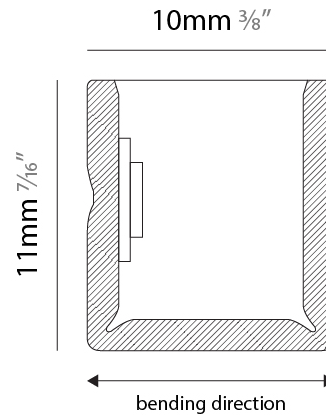

E12W0004-

base number _____
Color _____
Temperature _____

1. To build a product code in our configurator select the specify button on the base model # product page
2. To build a manual product code on this datasheet choose from the options listed below in blue font and add the suffix to the base model #

GENERAL

Series: Flexlite
Subseries: Firenze Palla Monopoint
Brand: Unonovesette
Division: Exterior
Mounting Type: Surface
Mounting Location: Wall
Subcategory: Wall Effect

PHYSICAL

Shape: Curves
Length (mm): 1000
Length (in): 39 ³/₈
Width (mm): 10
Width (in): 0 ³/₈
Height (mm): 11
Height (in): 0 ⁷/₁₆
Light Distribution: Omnidirectional
Diffuser: Polyurethane - Opal
Fixture Finish: WHI
Fixture Material: PVC / Polyurethane
Cable Details: Neoprene 300mm 2x0.5 mm²
Upon Request: Custom length - maximum of 5 meters

ELECTRICAL

Lamp Type: LED
Input Wattage (W): 13.57/m
Total Output Wattage (W): 11.21/m
Dimming: Non-Dimmable / 0-10V Dimming
Driver Included: No
Driver Location: Remote
Driver Type: Constant Voltage - Universal
Driver Class: Class 2
Input Voltage (V): 120 - 277
Output Voltage (V): 24

LED

Color Temperature (°K): 2700 / 3150 / 4300 / 5250
Max. Delivered Lumen (lm): 470 (3150K)
CRI: >85 CRI
Lamp Life (hrs): 50000
Upon Request: Dim to Warm

OPTICAL

Optic°: 120° Diffused light

RATINGS AND CERTIFICATIONS

Certified By: Certified for North American Standards
IP rating: IP68 (for permanent submersion 5m)