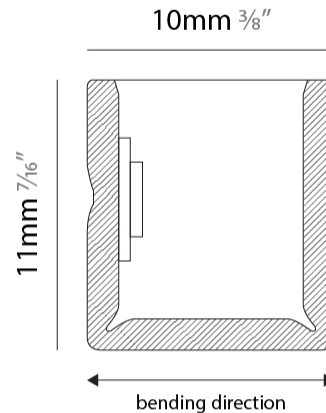

GENERAL

Series: Flexlite _____
Subseries: Firenze Palla Monopoint _____
Brand: Unonovesette _____
Division: Exterior _____
Mounting Type: Surface _____
Mounting Location: Wall _____
Subcategory: Wall Effect _____

PHYSICAL

Shape: Curves _____
Length (mm): 1000 _____
Length (in): 39 ³/₈ _____
Width (mm): 10 _____
Width (in): 0 ⁷/₈ _____
Height (mm): 11 _____
Height (in): 0 ⁷/₁₆ _____
Light Distribution: Omnidirectional _____
Diffuser: Polyurethane - Opal _____
Fixture Finish: WHI _____
Fixture Material: PVC / Polyurethane _____
Cable Details: Neoprene 300mm 2x0.5 mm2 _____
Upon Request: Custom length - maximum of 5 meters _____

ELECTRICAL

Lamp Type: LED _____
Input Wattage (W): 13.57/m _____
Total Output Wattage (W): 11.21/m _____
Dimming: Non-Dimmable / 0-10V Dimming _____
Driver Included: No _____
Driver Location: Remote _____
Driver Type: Constant Voltage - Universal _____
Driver Class: Class 2 _____
Input Voltage (V): 120 - 277 _____
Output Voltage (V): 24 _____

LED

Color Temperature (°K): 2700 / 3150 / 4300 / 5250 _____
Max. Delivered Lumen (lm): 470 (3150K) _____
CRI: >85 CRI _____
Lamp Life (hrs): 50000 _____
Upon Request: Dim to Warm _____

OPTICAL

Optic°: 120° Diffused light _____

RATINGS AND CERTIFICATIONS

Certified By: Certified for North American Standards _____
IP rating: IP68 (for permanent submersion 5m) _____